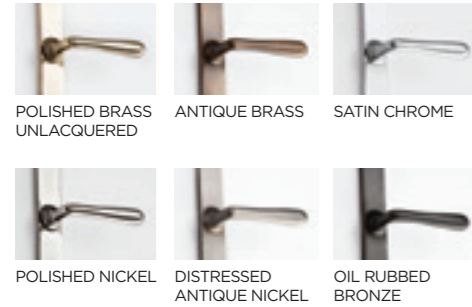

Check List

Solid aluminium chambered profile

Aluco Steel

150mm wide flush lock body

Aluco Steel

Flush recessed handle design for easy operation and classic styling

Aluco Steel

150mm one piece - flush deep bottom rail

Aluco Steel

Double crimped and glued corner for added strength and durability

Aluco Steel

EXTERIOR STEEL LOOK FURNITURE

Traditional Range

The traditional range of window and door handles are available in a choice of Bulb and Round Ring designs and are all available in a range of 6 finishes. All furniture options are perfectly suited, so window and door options will match perfectly.

Aluco Steel Look Window Handle

Replicates the appearance of a traditional cockspur handle and perfectly compliments the steel look window design. Available in:

- SATIN CHROME
- GUNMETAL
- ANTIQUE BLACK
- DARK BRONZE

EXTERIOR COLLECTION FURNITURE

Window & Door Range

The range of standard window and door handles are both available in colour matched white, black, gold and chrome finishes. Standard on all Exterior steel look window and doors.