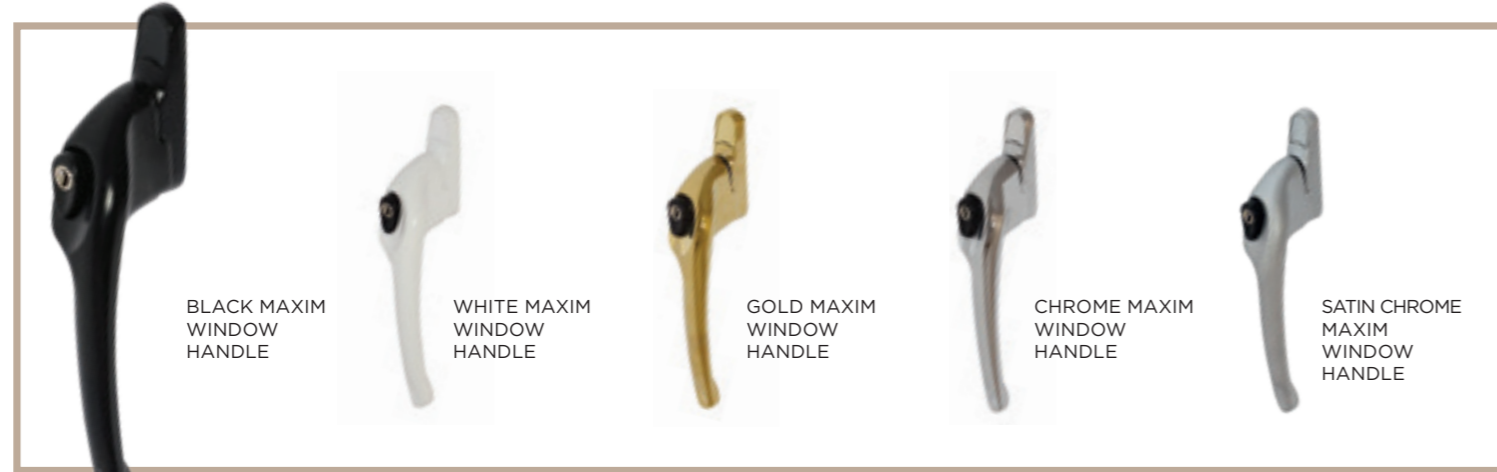

Aluco Steel

Double crimped and glued corner for added strength and durability

Aluco Steel

EXTERIOR STEEL LOOK FURNITURE

Traditional Range

The traditional range of window and door handles are available in a choice of Bulb and Round Ring designs and are all available in a range of 6 finishes. All furniture options are perfectly suited, so window and door options will match perfectly.

Aluco Steel Look Window Handle

Replicates the appearance of a traditional cockspur handle and perfectly compliments the steel look window design. Available in:

- SATIN CHROME
- GUNMETAL
- ANTIQUE BLACK
- DARK BRONZE

Ventiss Range

The Ventiss range of window handles offers a multitude of contemporary handle designs and colour combinations, the 360 and Teardrop designs.

360

TEARDROP

Art Deco Range

For that truly Art Deco look, this range of suited window and door handles are available in black and solid brass for a spectacular finish to your windows and doors.

EXTERIOR COLLECTION FURNITURE

Window & Door Range

The range of standard window and door handles are both available in colour matched white, black, gold and chrome finishes. Standard on all Exterior steel look window and doors.