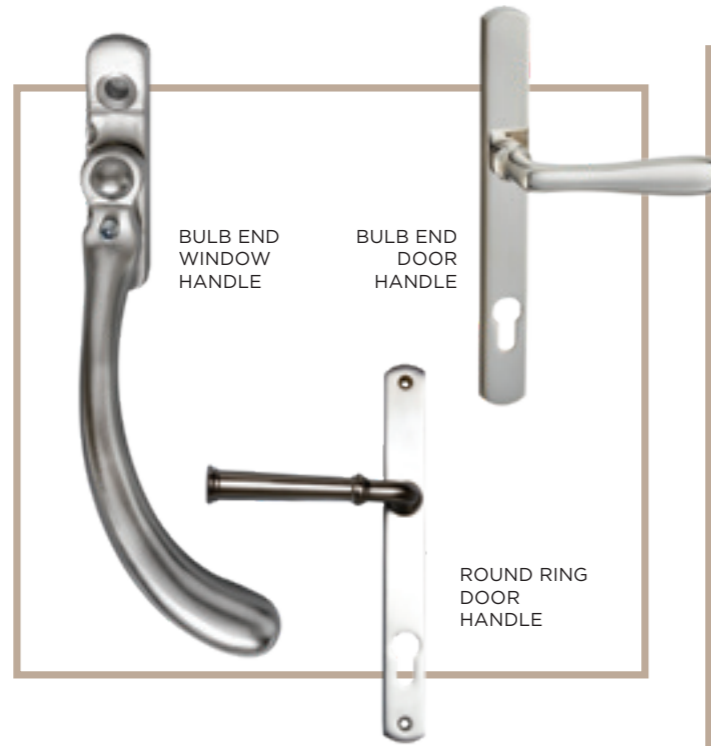

Check List

Solid aluminium chambered profile

Aluco Steel

150mm wide flush lock body

Aluco Steel

Flush recessed handle design for easy operation and classic styling

Aluco Steel

150mm one piece - flush deep bottom rail

Aluco Steel

Double crimped and glued corner for added strength and durability

Aluco Steel

EXTERIOR STEEL LOOK FURNITURE

Traditional Range

The traditional range of window and door handles are available in a choice of Bulb and Round Ring designs and are all available in a range of 6 finishes. All furniture options are perfectly suited, so window and door options will match perfectly.

Aluco Steel Look Window Handle

Replicates the appearance of a traditional cockspur handle and perfectly compliments the steel look window design. Available in:

- SATIN CHROME
- GUNMETAL
- ANTIQUE BLACK
- DARK BRONZE